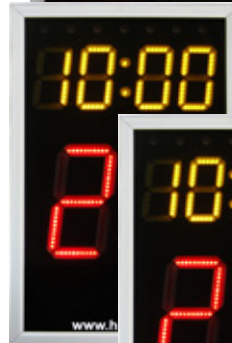

The scoreboard and shot clocks can be controlled from one central universal wireless controller. Alternatively, for more complex scoring or (for example) displaying penalties separately, a shot clock controller can also be purchased.

- User friendly 'Plug & Play' design
- Scoring up to 199 points
- Timer counts up or down to 99:59
- Automatic Buzzer at the end of each period
- Manual Buzzer Control
- Stopwatch is available for running contests
- Scoring is also available for tennis, badminton and table tennis
- Scoreboards can be used for debating and theatre sports

Universal Wireless Controller

Wireless Shot Clock Controller

Main Wireless Scoreboard

Wireless Shot Clock

Wireless External Hooter

Options

Choose your own Set

| | | |
|-----------------------|----------------------|-----------------------|
| Main Scoreboard | Universal Controller | Shot Clocks x2 |
| Shot Clock Controller | External Hooter | Wall Mounting Bracket |

Can't find what you require? Please talk to our engineers.

Full Scoring Set

Scoreboard Set

Hooters Included

Shot Clock Set

“Delivering tomorrow’s technology, Today”